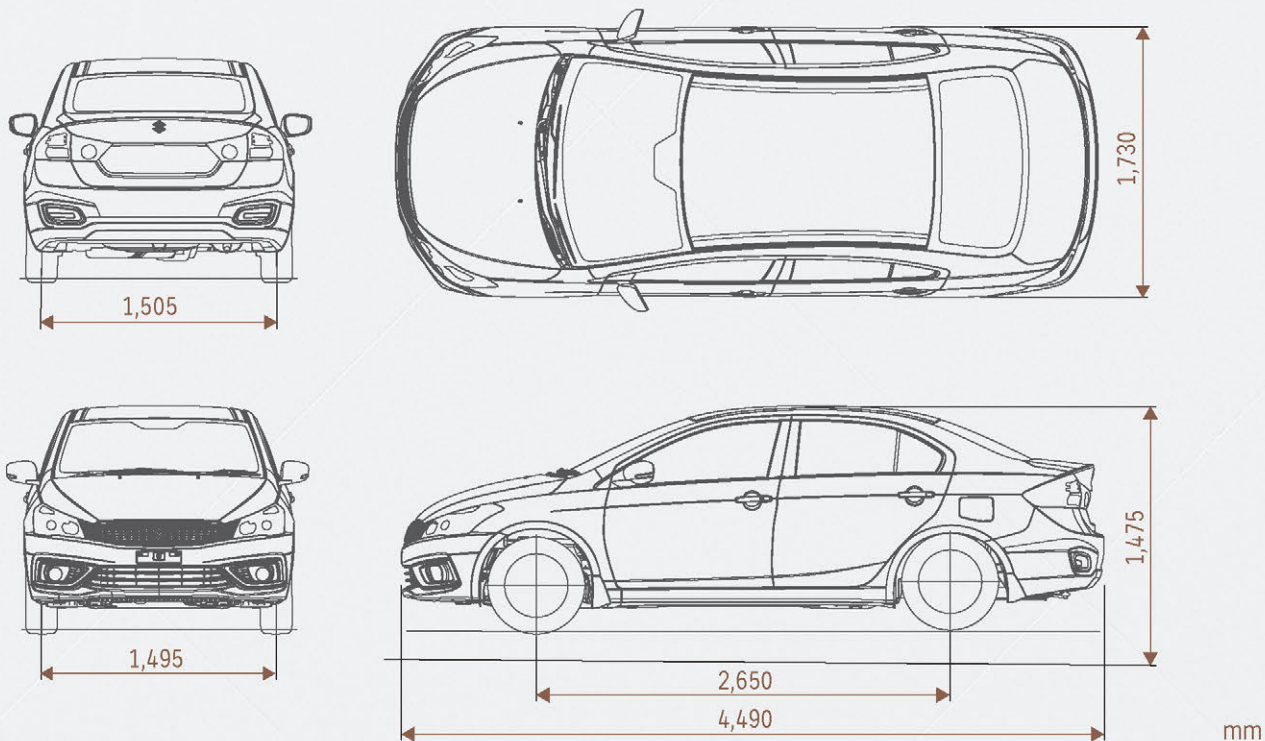

Major Equipment _____

Grade		GLX
CHASSIS		
Tyres and wheels	195/55R16 + alloy wheels with center cap (polished surface)	S
Spare tyre and wheel	185/65R15 + steel wheel	S
EXTERIOR		
Front and rear bumpers	Body-coloured	S
Front grille	Painted with chrome accent	S
Outside door handles	Chrome	S
Blacked-out pillars	B pillars	S
Chrome beltline moulding		S
Boot lid ornament	Chrome	S
Mud flaps	Front	S
	Rear	S
VISIBILITY		
Headlamps	LED	S
Headlamp leveling device	Automatic	S
Automatic lamps		S
Fog lamps	Front	S (LED)
DRL	LED	S
Rear combination lamps	LED	S
Green-tinted windows		S
Wipers	Front: 2 speeds (low, high) + intermittent + washer	S
Rear window demister		S
Outside door mirrors	Body-coloured	S
	Electrical adjust	S
	Electrical fold	S
	With built-in turn signal lamp	S
Day/night rearview mirror	Automatic dimming	S
	With rearview camera	S**