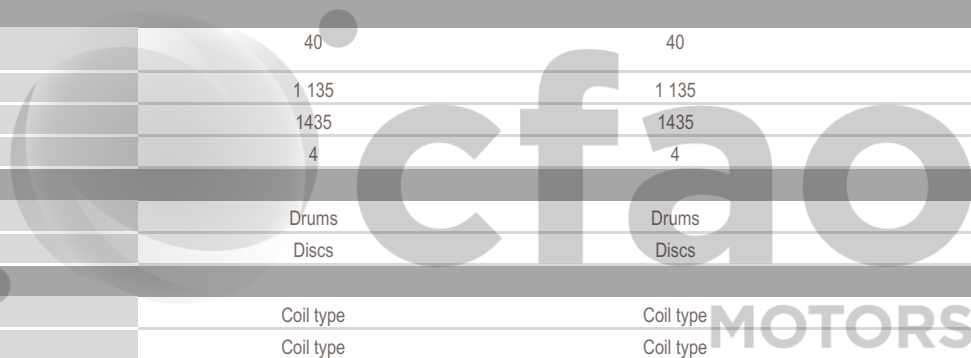

| TECHNICAL CHARACTERISTICS | GA 4WD 3D 1462p MT | GLX 4WD Manual Gearbox (with touch screen) | GLX 4WD Automatic Gearbox (with touch screen) |
|-------------------------------|----------------------|--|---|
| ENGINE | | | |
| Number of cylinders | 4 | 4 | 4 |
| Valves/cylinder | 4 | 4 | 4 |
| Fuel type | Petrol | Petrol | Petrol |
| Displacement (cc) | 1462 | 1462 | 1462 |
| Max power HP/rpm | 102 / 6000 | 102 / 6000 | 102 / 6000 |
| Max torque Nm | 130 / 4 000 | 130 / 4 000 | 130 / 4 000 |
| Fuel System | multipoint injection | multipoint injection | multipoint injection |
| BODY | | | |
| Body style | Convertible | SUV | SUV |
| Number of doors | 3 doors | 2 doors | 2 doors |
| DIMENSIONS | | | |
| Dimensions (Lxwxh) in mm | 1645*3645*1725 | 1645*3645*1725 | 1645*3645*1725 |
| Wheelbase (mm) | 2250 | 2250 | 2250 |
| Ground clearance (mm) | 210 | 210 | 210 |
| TRANSMISSION | | | |
| Gearbox | Manual | Manual | Automatic |
| WEIGHT/CAPACITIES | | | |
| Fuel tank capacity (L) | 40 | 40 | 40 |
| Curb weight (kg) | 1 135 | 1 135 | 1 135 |
| Gross vehicle weight (kg) | 1435 | 1435 | 1435 |
| Number of seats | 4 | 4 | 4 |
| BRAKES | | | |
| Rear brake | Drums | Drums | Drums |
| Front brake | Discs | Discs | Discs |
| SUSPENSIONS | | | |
| Rear suspension | Coil type | Coil type | Coil type |
| Front suspension | Coil type | Coil type | Coil type |
| TYRES | | | |
| Tyre dimension | 195/80R15 | 195/80R15 | 195/80R15 |
| EXTERIOR | | | |
| Wheels | Steel with hubcap | Aluminium | Aluminium |
| Folding side mirrors | Manuels | Manuels | Manuels |
| Adjustable side mirrors | Manuels | Electric | Electric |
| Door mirrors | Body colour | Black | Black |
| INTERIOR & COMFORT | | | |
| Power Steering | ✓ | ✓ | ✓ |
| Upholstery | Fabric | Semi leather | Semi leather |